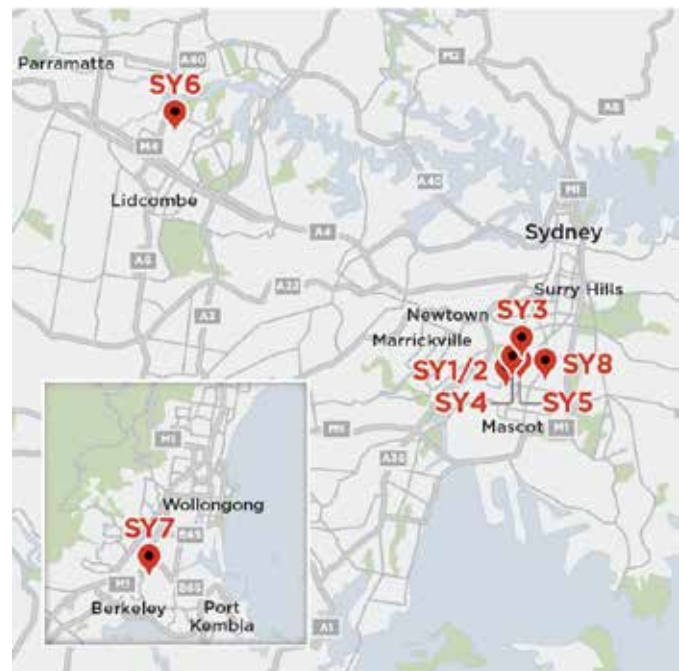

Sydney IBX® Benefits

- Most interconnected data center campus in Australia
- Access to 280+ cloud providers (includes direct connection to AWS, Microsoft Azure, Google Compute and Oracle Cloud) via Equinix Cloud Exchange Fabric™
- Equinix Internet Exchange is the largest network peering platform in the Australian market
- Access market participants and financial services providers, including Chi-X and Bloomberg, as well as Sydney's growing electronic payments industry
- Located very close to the subsea cable stations, facilitating global connectivity for the financial services community
- Two campus locations to give customers network-rich redundant options within metro Sydney

ALEXANDRIA
NSW, AUSTRALIA